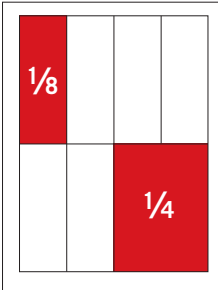

KMC

Welcome to KMC's new Mountain Market, a cost-effective way to broadcast your wares to thousands of readers throughout the Kootenays and beyond.

For a media kit as well as an explanation of KMC's distribution and circulation specifics, please email one of the following:

1. **Mark Ambler**
   mambler@kmcimag.com
2. **Matt Henry**
   mhenry@kmcimag.com
3. **Peter Moynes**
   pmoynes@kmcimag.com